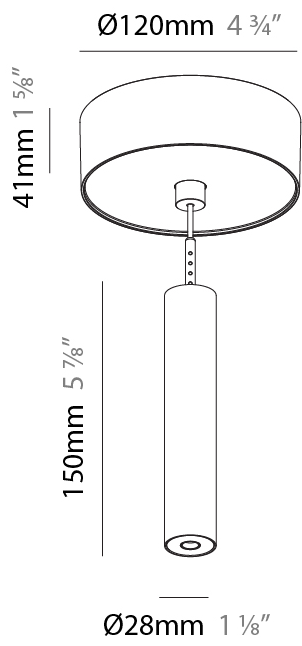

GENERAL
Series: Hangover
Subseries: Hangover Plug Monopoint Surface Canopy
Brand: Prolight
Division: Architectural
Mounting Type: Suspension
Mounting Location: Ceiling
Subcategory: Pendant

PHYSICAL
Shape: Cylinder
Diameter (mm): 28
Diameter (in): 1 1/8
Height (mm): 150
Height (in): 5 7/8
Max. Overall Height (mm): 2150
Max. Overall Height (in): 84 3/8
Light Distribution: Downlight
Weight (kg): 0.422
Weight (lbs): 0.93
Fixture Finish: SSR / BKV / CWI / CRY / HAB / UFT / ITA / RUA / FTG / MYG / LOD / PUS / FRO / FUP / KIA / POP / BLS / SPG / MEY / GOH / GUM / CHC / COM / ABZ / JAG / OBR / MOS / ROR
Fixture Material: Aluminum
Cable Details: 2000mm or 4000mm Black Cable

ELECTRICAL
Lamp Type: LED (Zhaga Standard)
Input Wattage (W): 6.6
Total Output Wattage (W): 6
Dimming: Tri-Mode (Non-Dimming and Phase Dimming (120Vac only) and 0-10V Dimming)
Driver Included: Yes
Driver Location: External
Driver Type: Constant Current - Universal
Driver Class: Class 2
Housing: ENCP3 w/Quick Connect
Input Voltage (V): 120 - 277
Constant Current (MA): 500

LED
Number of LEDs: 1
Color Temperature (°K): 2700 / 3000 / 4000
Max. Delivered Lumen (lm): 330 / 360 / 380
CRI: >90 CRI
Efficiency (%): 86
Lamp Life (hrs): 50000
Upon Request: ***3500K available in minimum quantities (larger quantities upon request)

OPTICAL
Optic°: 24 / 32 / 34 / 55 / 58

RATINGS AND CERTIFICATIONS
Certified By: Certified for North American Standards
IP rating: IP20