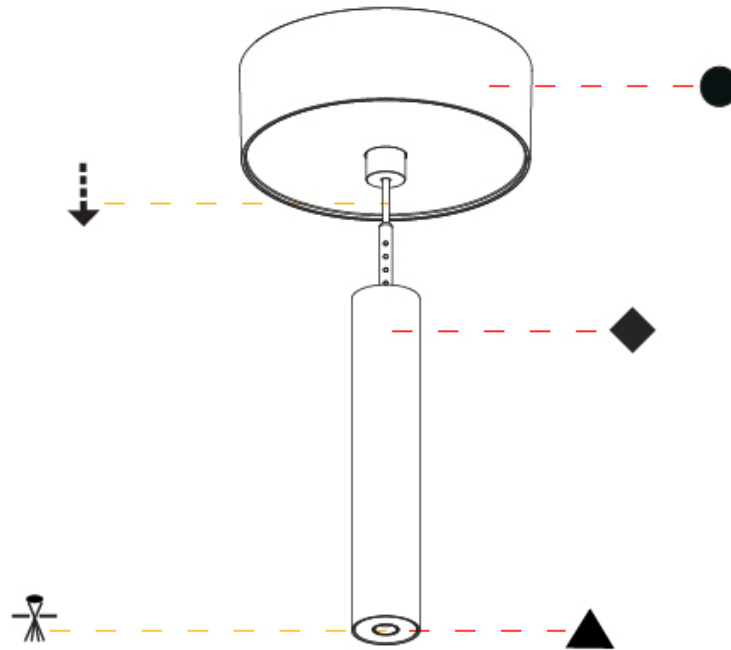

OPTICAL
 Optic°: 24 / 32 / 34 / 55 / 58

RATINGS AND CERTIFICATIONS
 Certified By: Certified for North American Standards
 IP rating: IP20

HANGOVER PLUG MONOPOINT SURFACE CANOPY SUSPENSION

A30824-

PROJECT
TYPE
SPECIFIER
QUANTITY
DATE