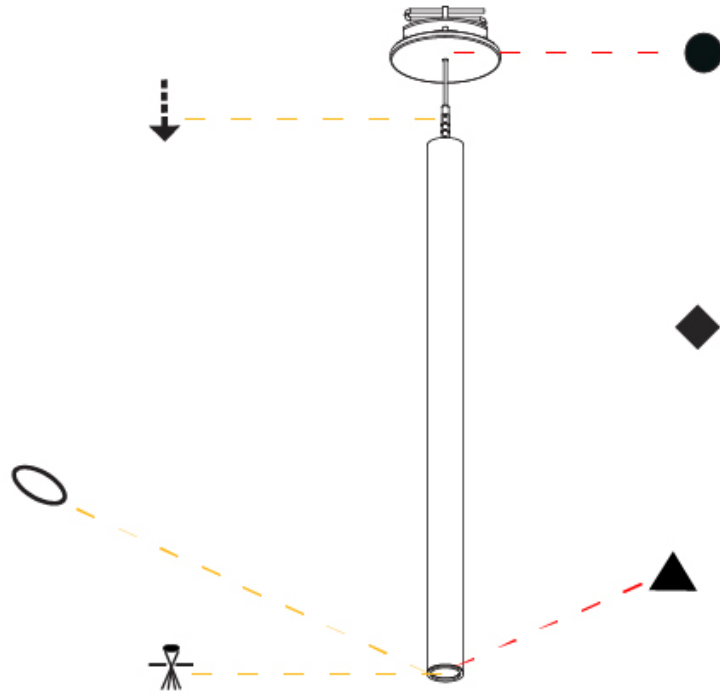

HANGOVER PLUG SHINE MONOPOINT RECESSED CANOPY SUSPENSION

A30844-

PROJECT
TYPE
SPECIFIER
QUANTITY
DATE

A