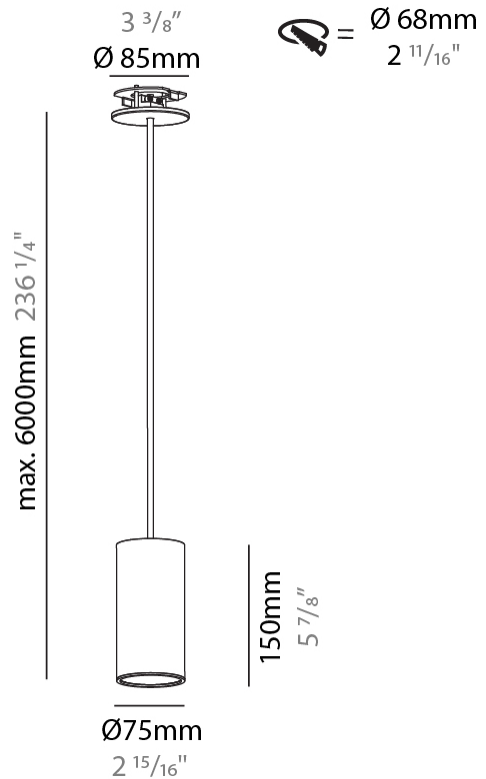

GENERAL

Series: Hangover
Subseries: Hangover Monopoint Recessed Canopy
Brand: Prolicht
Division: Architectural
Mounting Type: Suspension
Mounting Location: Ceiling
Subcategory: Pendant

PHYSICAL

Shape: Cylinder
Diameter (mm): 75
Diameter (in): 2 ¹⁵/₁₆
Height (mm): 150
Height (in): 5 ⁷/₈
Max. Overall Height (mm): 2150
Max. Overall Height (in): 84 ⁵/₈
Light Distribution: Direct
Diffuser: Shine Ring 0-6
Fixture Finish: SSR / BKV / CWI / CRY / HAB / UFT / ITA / RUA / FTG / MYG / LOD / PUS / FRO / FUP / KIA / POP / BLS / SPG / MEY / GOH / GUM / CHC / COM / ABZ / JAG / OBR / MOS / ROR
Fixture Material: Aluminum
Cable Details: 2000mm / 6000mm Cable in White / Black / Orange / Red
Cut-out Measurements: 68mm / 2 11/16"

ELECTRICAL

Lamp Type: LED (Zhaga Standard)
Input Wattage (W): 10.9
Total Output Wattage (W): 9
Dimming: Tri-Mode (Non-Dimming and Phase Dimming (120Vac only) and 0-10V Dimming)
Driver Included: Yes
Driver Location: External
Driver Type: Constant Current - Universal
Driver Class: Class 2
Housing: ENCP3 w/Quick Connect
Input Voltage (V): 120 - 277
Constant Current (MA): 500

LED

Number of LEDs: 1
Color Temperature (°K): 2700 / 3000 / 4000
Max. Delivered Lumen (lm): 923
CRI: >90 CRI
Lamp Life (hrs): 50000
Upon Request: ***3500K available in minimum quantities (larger quantities upon request)

OPTICAL

Reflector: 18 / 36 / 52

RATINGS AND CERTIFICATIONS

Certified By: Certified for North American Standards
IP rating: IP20